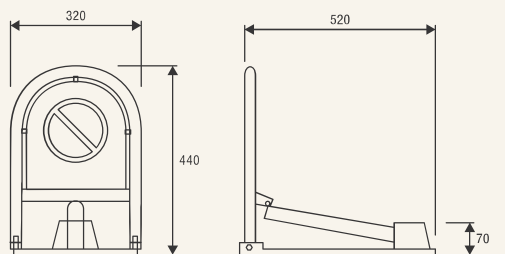

24 Vdc | intensive use

- Automation that safeguards the private car parks
- Easy and fast installation on the ground
- Automatic and manual versions available

www.beninca.com