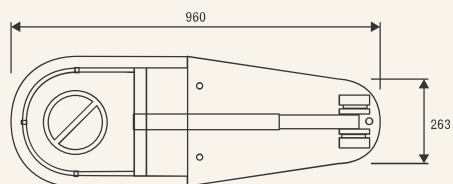

24 Vdc | intensive use

- Automation that safeguards the private car parks
- Easy and fast installation on the ground
- Automatic and manual versions available

www.beninca.com